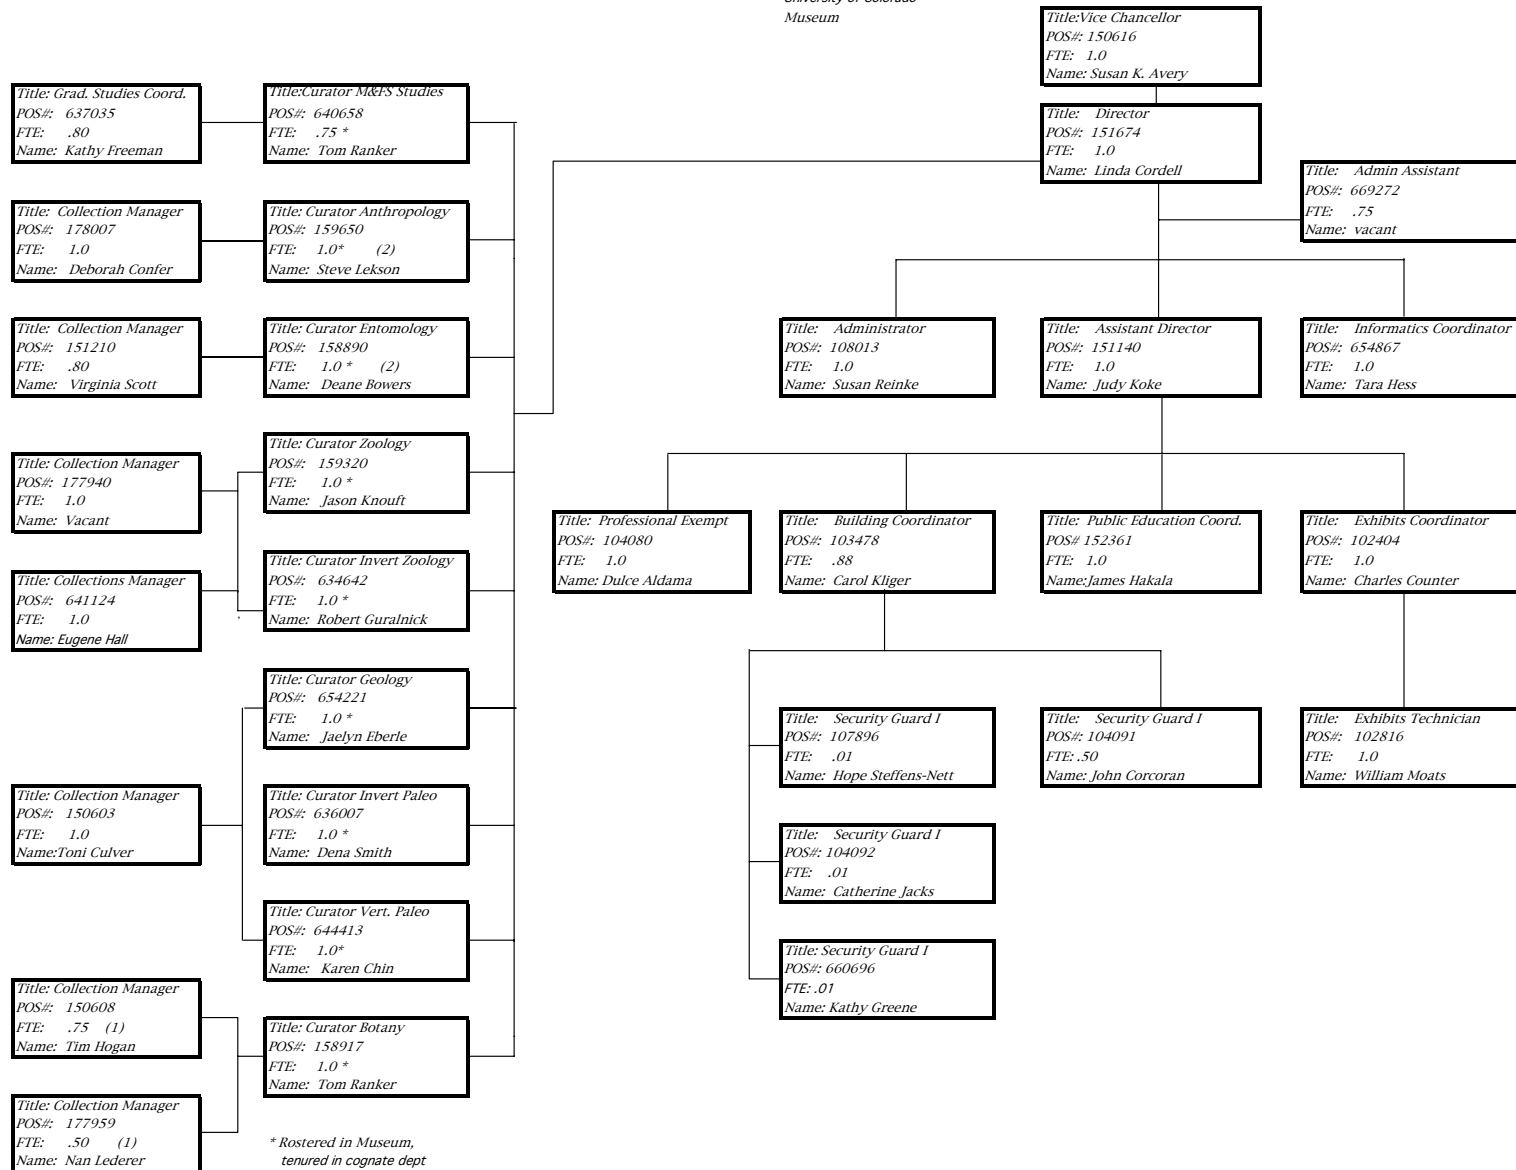

University of Colorado  
Museum

(1) Research appointment through 2/28/05 for an additional .15 FTE.  
(2) Sabbatical leave: 9/1/03 - 5/31/04